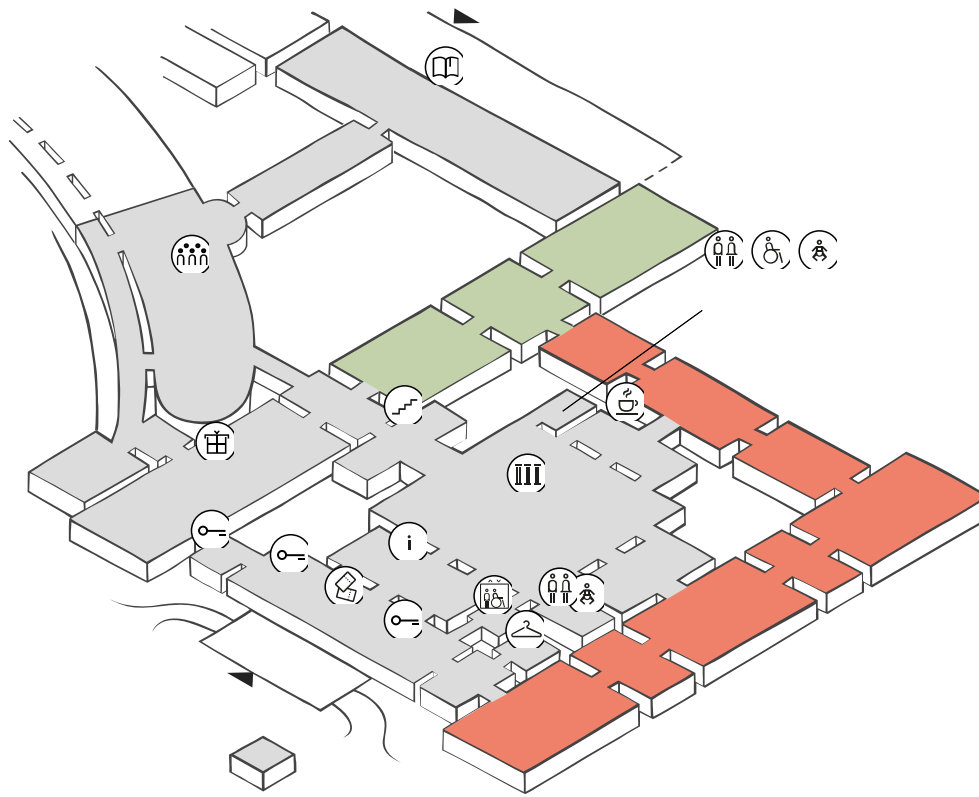

GROUND FLOOR

■ Special exhibition: The Aztecs

■ Special exhibition: Galleries of Marvel

-  Accessible Lift
-  Baby Change
-  Cloakroom
-  Toilet
-  Accessible Toilet
-  Admission
-  cook café & bistro
-  WMW Library
-  Hall of Columns
-  WMW Forum / Lounge
-  Stairs
-  Lockers
-  Info Point

MEZZANINE FLOOR

-  Accessible Lift
-  Baby Change
-  Toilet
-  Accessible Toilet
-  Stairs
-  Kaleidoscope Studio

 Special exhibition: Stories of Traumatic Pasts

 Schausammlung

Online collection