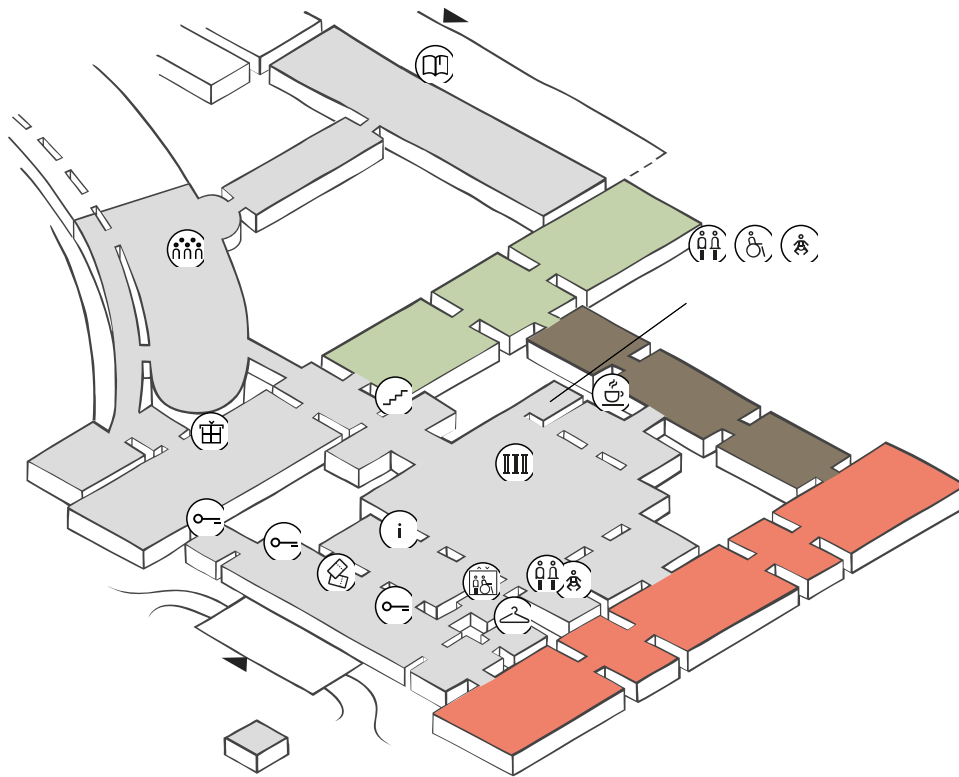

GROUND FLOOR

- Special exhibition: Dust & Silk
- Special exhibition: re:present
- Special exhibition: Galleries of Marvel

-  Accessible Lift
-  Baby Change
-  Cloakroom
-  Toilet
-  Accessible Toilet
-  Admission
-  cook café & bistro
-  WMW Library
-  Hall of Columns
-  WMW Forum / Lounge
-  Stairs
-  Lockers
-  Info Point

MEZZANINE FLOOR

-  Accessible Lift
-  Baby Change
-  Toilet
-  Accessible Toilet
-  Stairs
-  Kaleidoscope Studio

Permanent Exhibition

currently closed

Online collection