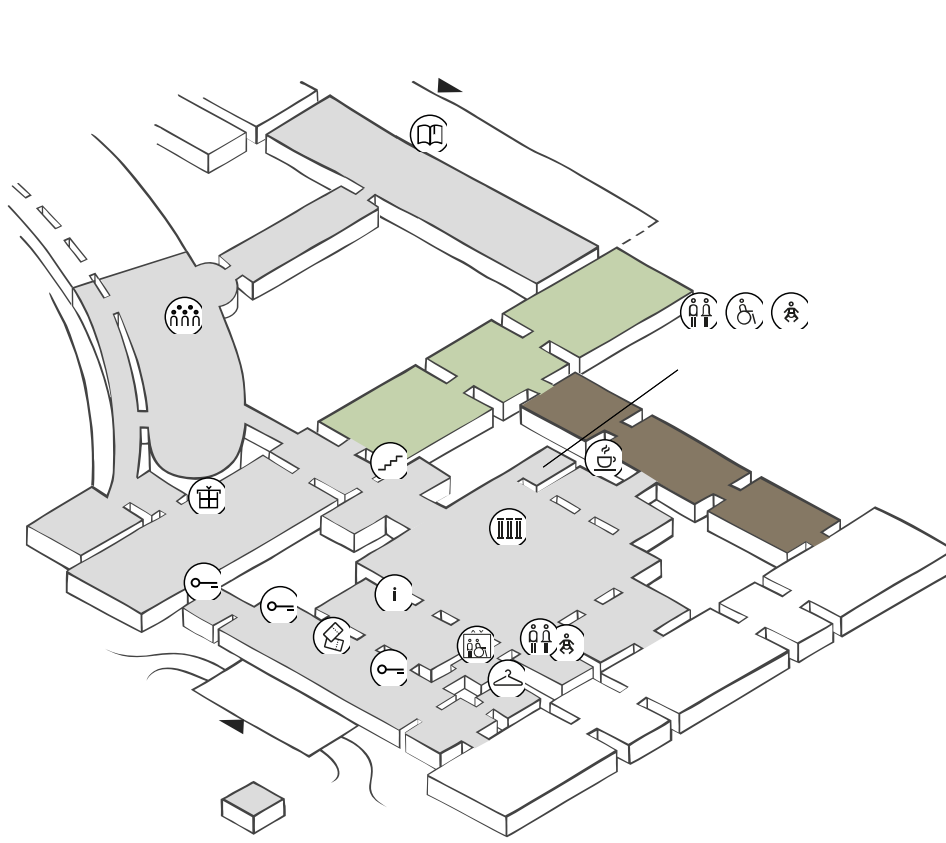

GROUND FLOOR

-  Accessible Lift
-  Baby Change
-  Cloakroom
-  Toilet
-  Accessible Toilet
-  Admission
-  cook café & bistro
-  WMW Library
-  Hall of Columns
-  WMW Forum / Lounge
-  Stairs
-  Lockers
-  Info Point

-  Special exhibition: re:present
-  Special exhibition: Galleries of Marvel
-  currently closed

MEZZANINE FLOOR

-  Accessible Lift
-  Baby Change
-  Toilet
-  Accessible Toilet
-  Stairs
-  Kaleidoscope Studio